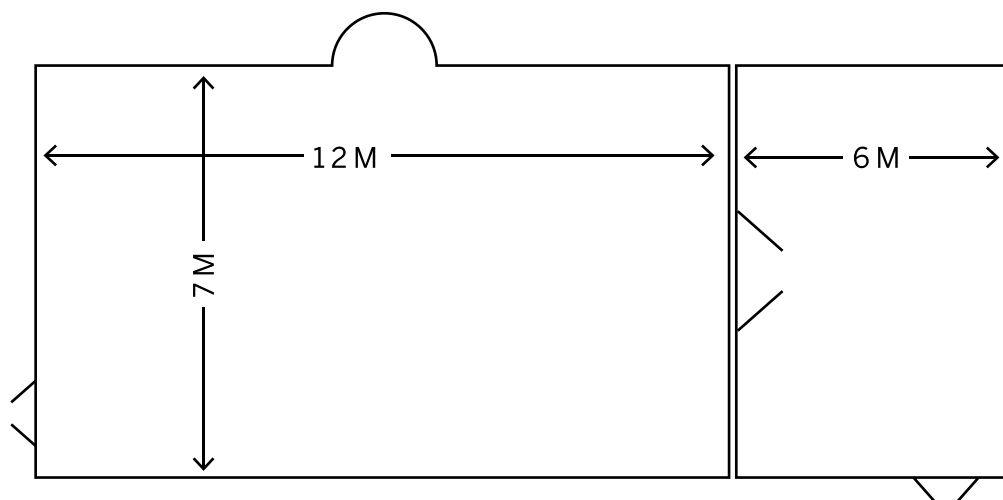

Room Dimensions

Dimensions are a guide and we highly recommend that should your event need specific measurements, to contact us to arrange a site visit.

Room Capacity

	Conference Room	Anti Room
Theatre	100	20
Banquet	60	16
Cabaret	60	N/A
Hollow Square	40	16

Onsite Facilities

- 1x 86" Smart, clevertouch TV
- 2x 75" Smart, clevertouch TV
- Large whiteboard
- Speakers

Layout Key

Theatre

Banquet

Cabaret

Hollow Square