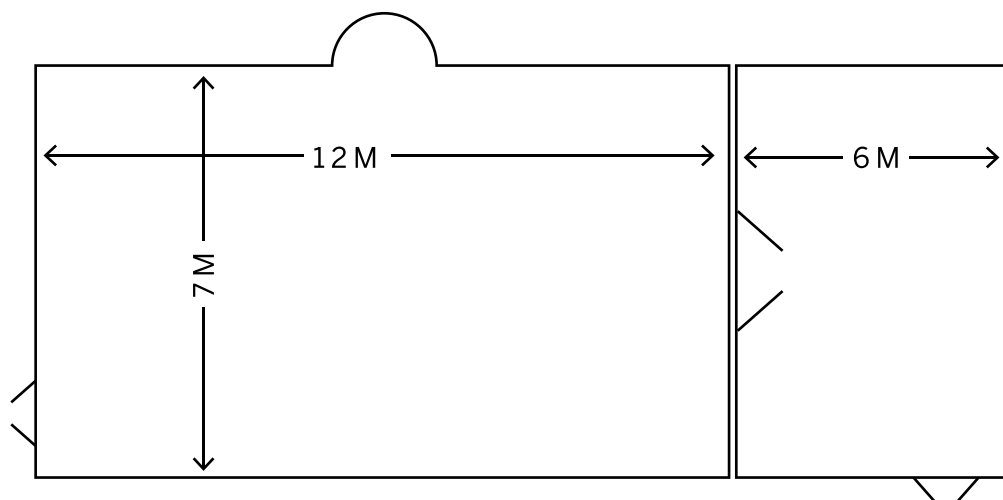

Room Dimensions

Dimensions are a guide and we highly recommend that should your event need specific measurements, to contact us to arrange a site visit.

Room Capacity

	Conference Room	Anti Room
Theatre	60	20
Banquet	50	16
Cabaret	50	N/A
Hollow Square	30	16

Onsite Facilities

- 1x 86" Smart, clevertouch TV
- 2x 75" Smart, clevertouch TV
- Large whiteboard
- Speakers

Layout Key

Theatre

Banquet

Cabaret

Hollow Square